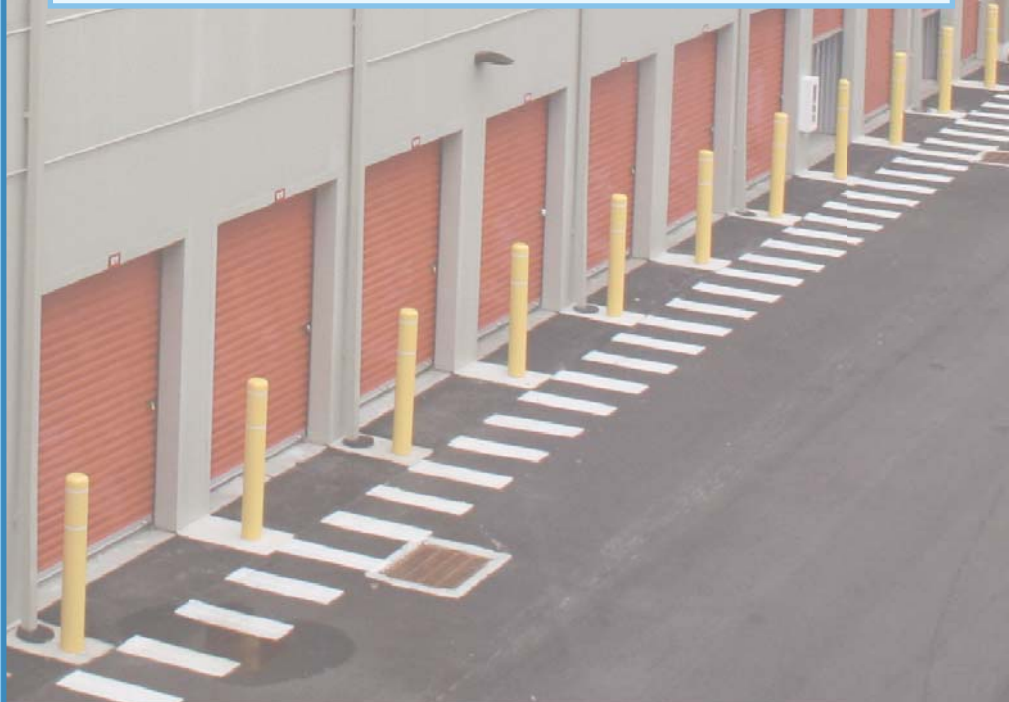

STEEL & METAL SYSTEMS

SELF STORAGE BUILDINGS ♦ HALLS & DOORS ♦ R.V. ♦ PORTABLE STORAGE

888-820-0309

WWW.STEELMETALSYSTEMS.COM

We specialize in the design and construction of self storage facilities. Whether you are starting out with a single or multi-story building, we can help you. All of our storage buildings utilize top quality galvanized framing with galvalume partitions. Optional exterior finishes offer a wide variety of appearances to meet any local building codes. Flexible design ensures that your storage facility can be designed to meet the specific needs of your local market.

Our services include:

- ♦ Site layout and design
- ♦ Complete in house drafting and engineering
- ♦ Manufacturing of our own products
- ♦ Building erection by our experienced and highly trained crews.